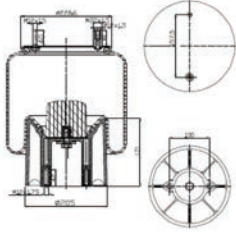

ROR SUSPENSION RANGE

AIR BAG ROR FL/XL9 FL9000

Part no. SU95-1001AT