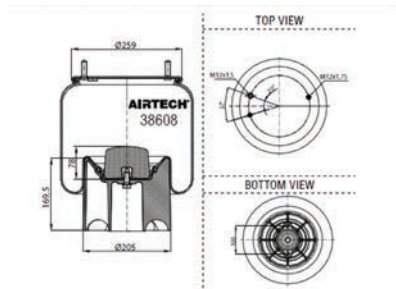

#23
**ANTONIO
ALBACETE**

SEE NEXT EDITION FOR RESULTS

ROR SUSPENSION RANGE

AIR BAG ROR FL/XL9 FL9000

Part no. SU95-1001AT

ROR CS9/XL9

Part no. SU95-1284AT

SHOCK ABSORBER ROR CS9 HI MOUNT